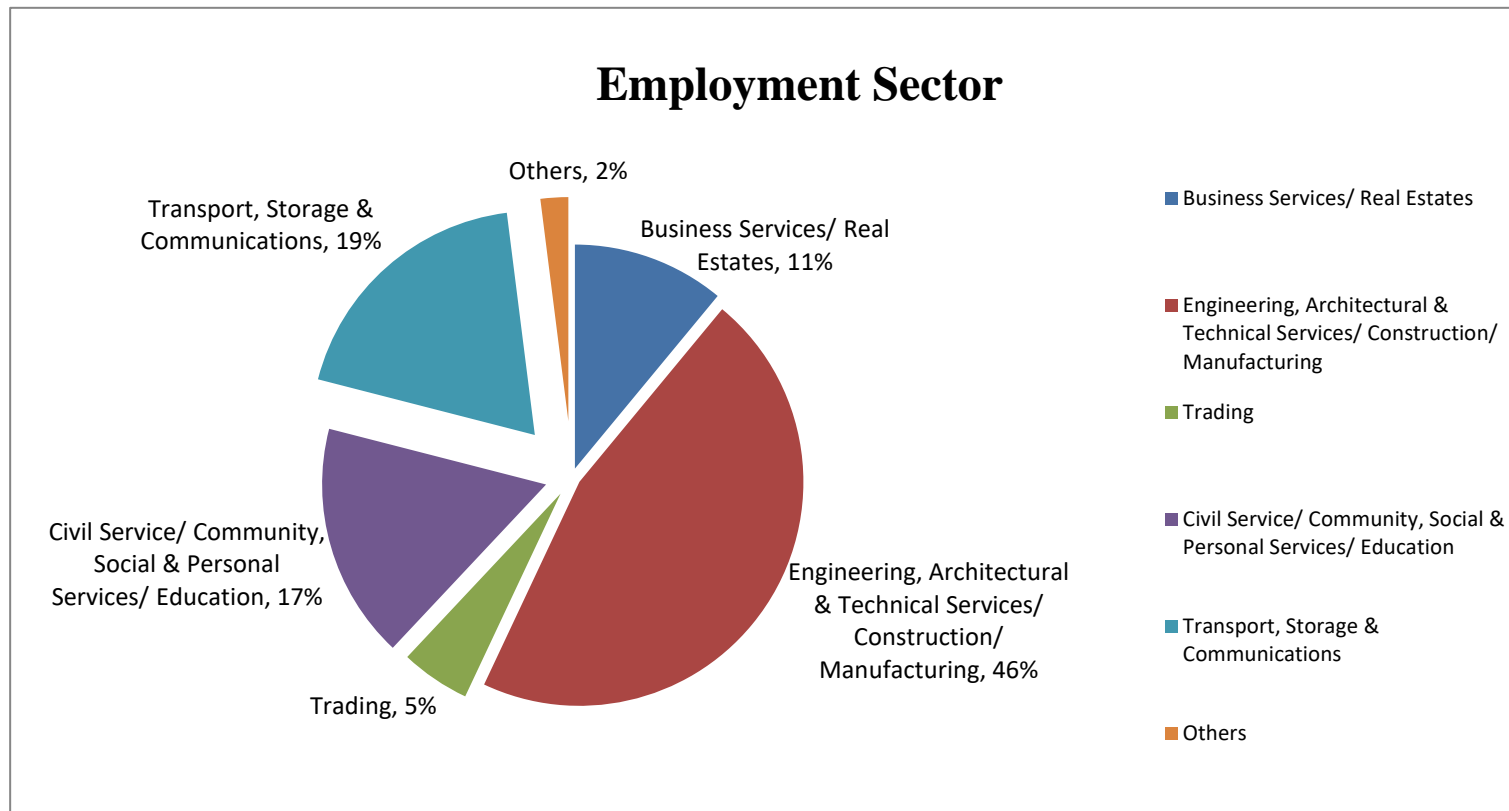

Graduate Employment Statistics of BEngECE 2018 Graduates

Cut-off date of the Survey: 31 December 2018